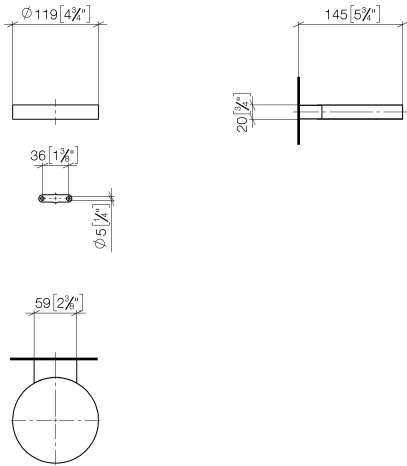

Soap dish wall model - Chrome

MADISON

83 410 979

- width 120mm
- height 20 mm
- 145mm projection

Fits: MADISON, MEM, TARA, CL.1, LISSÉ,
VAIA, META, CYO

	Chrome	83 410 979-00
	Brushed Platinum	83 410 979-06
	Platinum	83 410 979-08
	Durabress (23kt Gold)	83 410 979-09
	Dark Chrome	83 410 979-19
	Light Gold	83 410 979-26
	Brushed Light Gold	83 410 979-27
	Brushed Durabress (23kt Gold)	83 410 979-28
	Matte Black	83 410 979-33
	Brushed Bronze	83 410 979-42
	Brushed Champagne (22kt Gold)	83 410 979-46
	Champagne (22kt Gold)	83 410 979-47
	Brushed Chrome	83 410 979-93
	Brushed Dark Platinum	83 410 979-99

83 410 979

mm [inches]

83 410 979

Parts for other finishes can be found here: Brushed Platinum

Spare parts list

No.	Item Number	Name	Quantity used	Delivery time
1	08 17 97 570-00	dish	1	10
2	09 31 11 002 90	pin	1	2
3	08 17 30 502-00	holder	1	10
4	09 30 30 080 90	screw	2	2
5	05 30 31 025 00 90	fixing set	1	2
6	09 17 20 030 90	holder	1	2