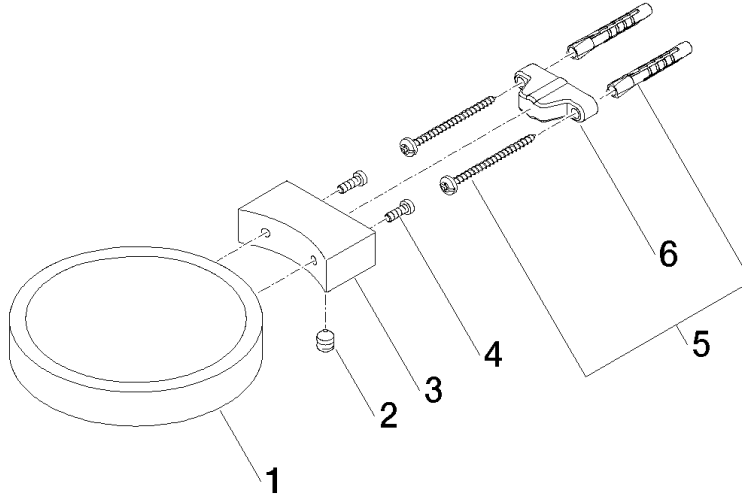

Soap dish wall model - Chrome

MADISON

83 410 979

- width 120mm
- height 20 mm
- 145mm projection

Fits: MADISON, MEM, TARA, CL.1, LISSÉ,
VAIA, META, CYO

	Chrome	83 410 979-00
	Brushed Platinum	83 410 979-06
	Platinum	83 410 979-08
	Durabress (23kt Gold)	83 410 979-09
	Dark Chrome	83 410 979-19
	Light Gold	83 410 979-26
	Brushed Light Gold	83 410 979-27
	Brushed Durabress (23kt Gold)	83 410 979-28
	Matte Black	83 410 979-33
	Brushed Bronze	83 410 979-42
	Brushed Champagne (22kt Gold)	83 410 979-46
	Champagne (22kt Gold)	83 410 979-47
	Brushed Chrome	83 410 979-93
	Brushed Dark Platinum	83 410 979-99

83 410 979

mm [inches]

83 410 979

Parts for other finishes can be found here: Brushed Platinum

Spare parts list

No.	Item Number	Name	Quantity used	Delivery time
1	08 17 97 570-00	dish	1	10
2	09 31 11 002 90	pin	1	2
3	08 17 30 502-00	holder	1	10
4	09 30 30 080 90	screw	2	2
5	05 30 31 025 00 90	fixing set	1	2
6	09 17 20 030 90	holder	1	2